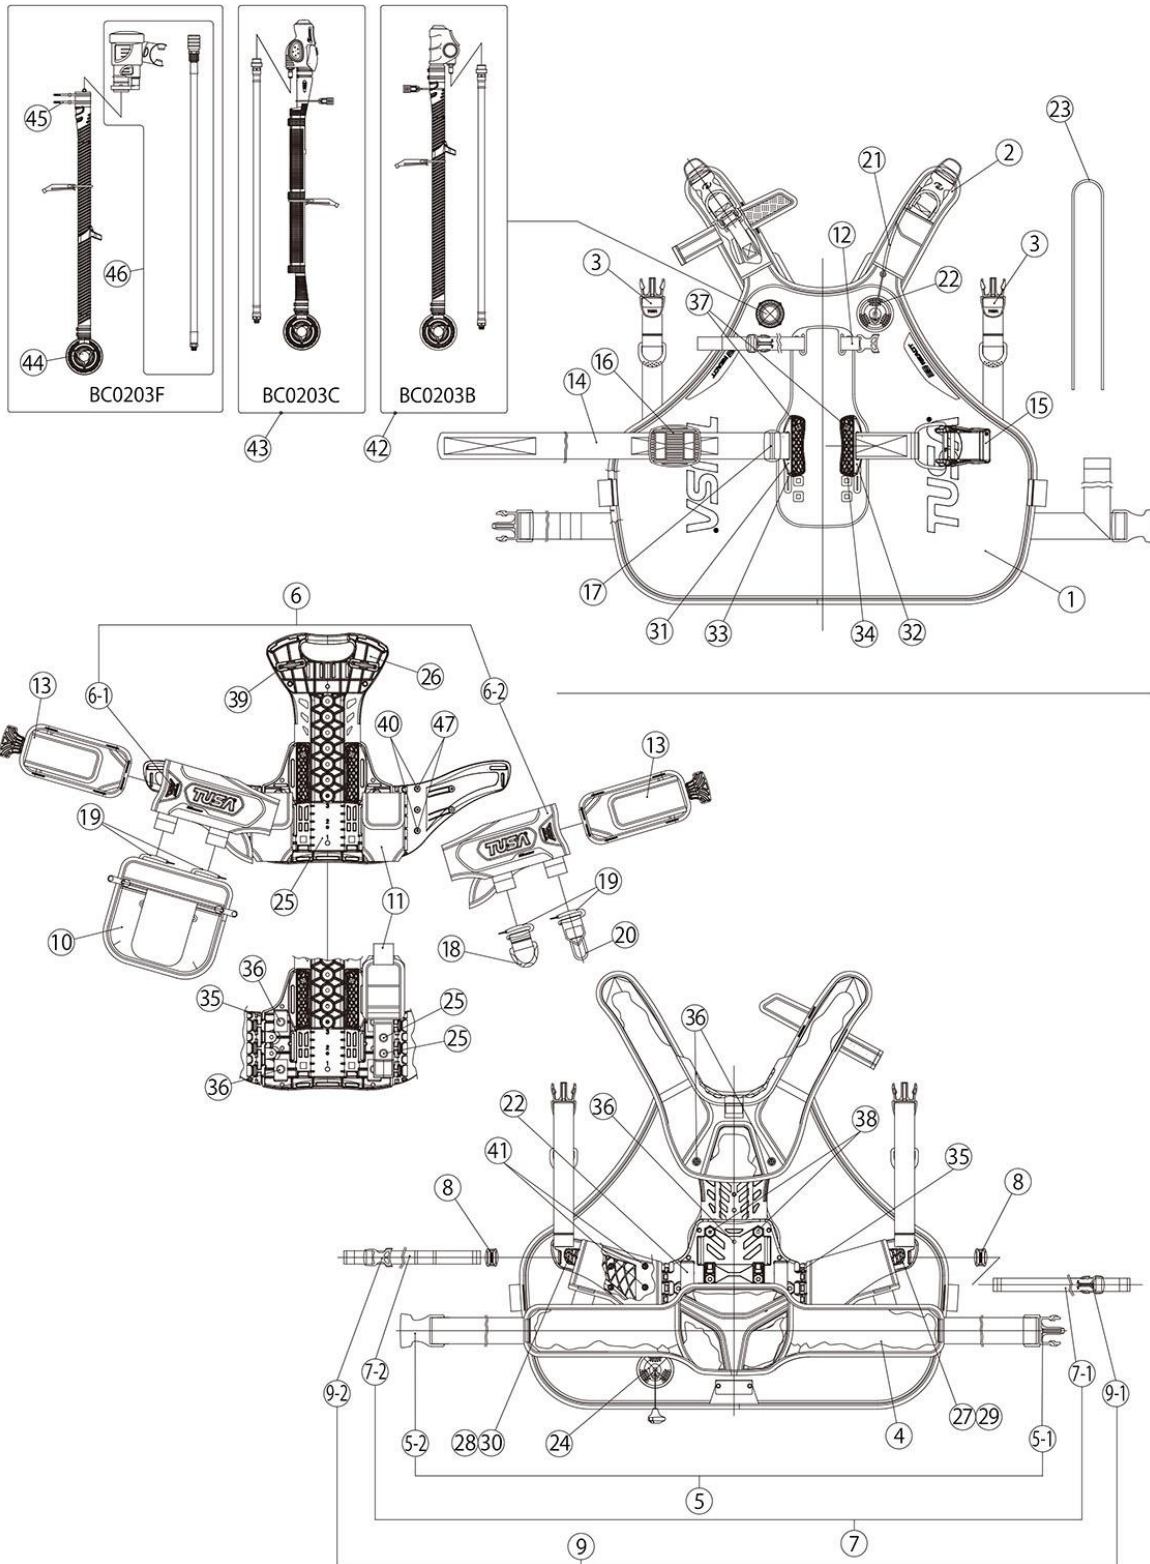

## BC-0203 / BB React

## BC-0203 / BB React

Model	Item No.	Description	Part No.
BC0203	1	BLADDER BODY XS ASSY.	BC0203XS-010
BC0203		BLADDER BODY S ASSY.	BC0203S-010
BC0203		BLADDER BODY M ASSY.	BC0203M-010
BC0203		BLADDER BODY L ASSY.	BC0203L-010
BC0203		BLADDER BODY XL ASSY.	BC0203XL-010
BC0203	2	SHOULDER PAD:XS,S SET	BC0203S-050
BC0203		SHOULDER PAD:M,L,XL SET	BC0203L-050
BC0203	3	SHOULDER BELT:XS	BC0203XS-060
BC0203		SHOULDER BELT:S	BC0203S-060
BC0203		SHOULDER BELT:M	BC0203M-060
BC0203		SHOULDER BELT:L	BC0203L-060
BC0203		SHOULDER BELT:XL	BC0203XL-060
BC0203	4	WAIST SLIDE PAD XS,S SET	BC0203S-070
BC0203		WAIST SLIDE PAD M,L SET	BC0203L-070
BC0203		WAIST SLIDE PAD XL SET	BC0203XL-070
BC0203	5	RELEASE BUCKLE W50 SET	ST-004-79
BC0203	5-1	RELEASE BUCKLE W50 MALE	ST-004-80
BC0203	5-2	RELEASE BUCKLE W50 FEMALE	ST-004-81
BC0203	6	CARTRIDGE HOLDER XS,S SET	BC0203S-080
BC0203	6-1	CARTRIDGE HOLDER XS,S LEFT	BC0203S-090
BC0203	6-2	CARTRIDGE HOLDER XS,S RIGHT	BC0203S-100
BC0203	6	CARTRIDGE HOLDER M,L,XL SET	BC0203L-080
BC0203	6-1	CARTRIDGE HOLDER M,L,XL LEFT	BC0203L-090
BC0203	6-2	CARTRIDGE HOLDER M,L,XL RIGHT	BC0203L-100
BC0203	7	SIDE PANEL STRAP ASSY. XS,S	BC0203S-110
BC0203	7-1	SIDE PANEL STRAP ASSY. XS,S LEFT	BC0203S-120
BC0203	7-2	SIDE PANEL STRAP ASSY. XS,S RIGHT	BC0203S-130
BC0203	7	SIDE PANEL STRAP ASSY. M,L,XL	BC0203L-110
BC0203	7-1	SIDE PANEL STRAP ASSY. M,L,XL LEFT	BC0203L-120
BC0203	7-2	SIDE PANEL STRAP ASSY. M,L,XL RIGHT	BC0203L-130
BC0203	8	W25 TRI-GLIDE	ST-004-207
BC0203	9	RELEASE BUCKLE W25 SET	ST-004-200
BC0203	9-1	RELEASE BUCKLE W25 MALE	ST-004-201
BC0203	9-2	RELEASE BUCKLE W25 FEMALE	ST-004-202
BC0203	10	POCKET SET	BCU389
BC0203	10-1	POCKET	BC0203-140
BC0203	10-2	SINGLE GATE KEEPER	ST-004-160
BC0203	11	SERVICE POCKET	BC0203-150