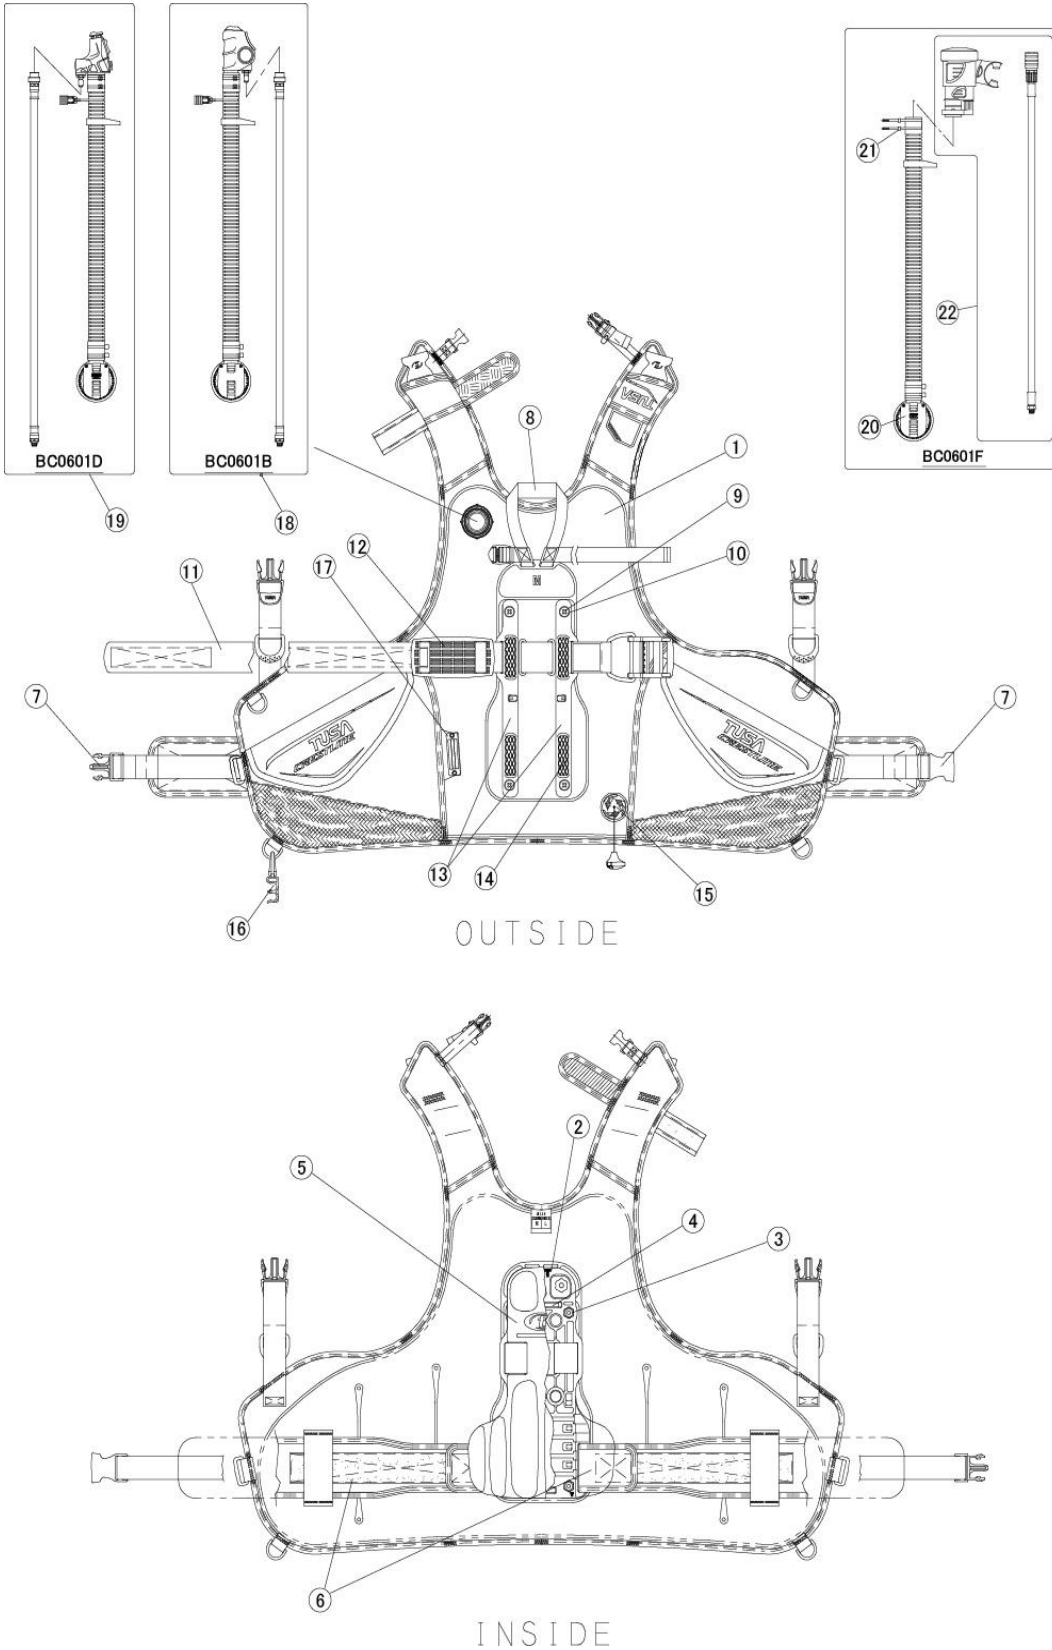

**BC-0601 / -0602 / Crestline**

## BC-0601 / -0602 / Crestline

| Model  | Item No. | Description               | Part No.        |
|--------|----------|---------------------------|-----------------|
| BC0601 | 1        | BLADDER BODY L ASSY.      | BC-0601 L -010  |
| BC0601 | 1        | BLADDER BODY M ASSY.      | BC-0601M-010    |
| BC0601 | 1        | BLADDER BODY S ASSY.      | BC-0601S-010    |
| BC0601 | 1        | BLADDER BODY XL ASSY.     | BC-0601X L -010 |
| BC0601 | 1        | BLADDER BODY XS ASSY.     | BC-0601XS-010   |
| BC0601 | 2        | HARNESS PLATE             | BC-3100-364     |
| BC0601 | 3        | NUT M6                    | BC-3100-412     |
| BC0601 | 4        | CARRIHG HANDLE STOPPER    | BC-3100-370     |
| BC0601 | 5        | SOFT PAD                  | BC-3100-351     |
| BC0601 | 6        | WAIST BELT : 790 SET      | BC3100-253      |
| BC0601 | 6        | WAIST BELT : 600 SET      | BC3100-263      |
| BC0601 | 6        | WAIST BELT : 715 SET      | BC3100-583      |
| BC0601 | 6        | WAIST BELT : 660 SET      | BC3150S-010     |
| BC0601 | 7        | RELEASE BUCKLE SET        | ST-004-49       |
| BC0601 | 8        | CARRIHG HANDLE            | BC-2900-210     |
| BC0601 | 9        | SCREW M6                  | BC-3100-421     |
| BC0601 | 10       | SEAT                      | BC-3100-430     |
| BC0601 | 11       | TANK BELT ASSY.           | BCU-147         |
| BC0601 | 12       | TANK PAD                  | ST-004-50       |
| BC0601 | 13       | TANK RAIL SET             | BC-3100-341     |
| BC0601 | 14       | TANK RAIL PAD             | BC-3100-910     |
| BC0601 | 15       | DUMP CAP UNIT (FOR WAIST) | BCU-126         |
| BC0601 | 16       | TWIN HOSE HOLDER          | ST-004-51       |
| BC0601 | 17       | SERIAL PLATE SET          | BCU-199         |
| BC0601 | 18       | OPEV / INFLATOR, UNIT     | BCU-246         |
| BC0601 | 19       | OPEV / INFLATOR, UNIT     | BCU-247         |