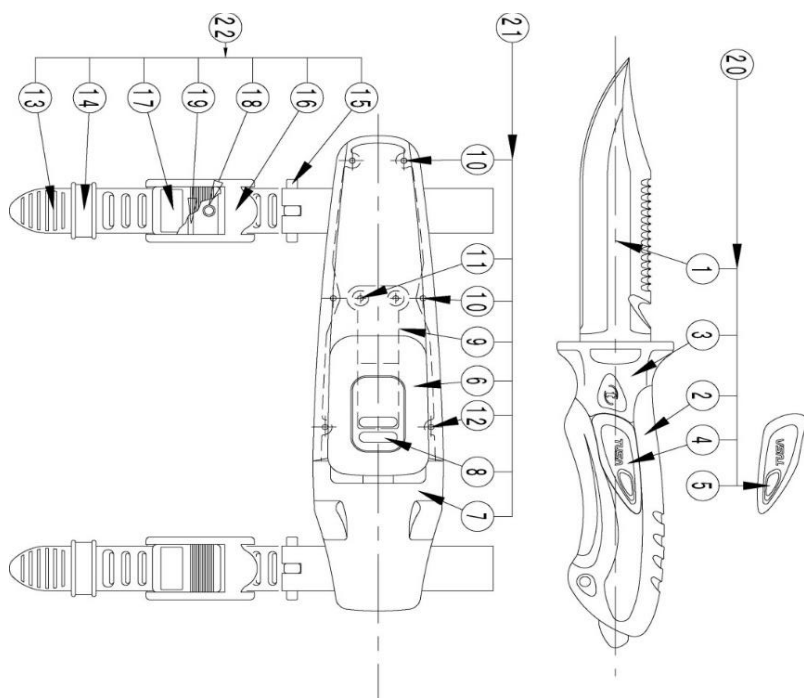

FK-910 / X-Perf II

Model	Item No.	Description	Part No.
FK-910	1	POINT TIP BLADE	FK-910-010
FK-910	2	GRIP	FK-910-020
FK-910	3	HILT	FK-910-030
FK-910	4	KNOCK PIN A	FK-910-040
FK-910	5	KNOCK PIN B	FK-910-050
FK-910	6	UPPER CASE	FK-910-060
FK-910	7	LOWER CASE	FK-800-07
FK-910	8	RELEASE BUTTON	FK-800-08-BK
FK-910	9	PLATE SPRING	FK-910-090
FK-910	10	PAN HEAD TAPPING SCREW(M2.5×6)	ST-003-28
FK-910	11	TRUSS HEAD TAPPING SCREW(M2.5×5)	ST-003-29
FK-910	12	PAN HEAD TAPPING SCREW(M2.5×14)	ST-003-30
FK-910	13	STRAP	FK-800-13
FK-910	14	STRAP TIE	FK-800-14
FK-910	15	HOOK PIN	FK-800-15
FK-910	16	ADJUST BUCKLE	FK-800-16
FK-910	17	LEVER	FK-800-17
FK-910	18	SPRING	FK-800-18
FK-910	19	PIN	FK-800-19
FK-910	20	KNIFE ASSY	FK-910-070
FK-910	21	SHEATH ASSY	FK-910-080-BK
FK-910	22	STRAP ASSY	FK-800-22