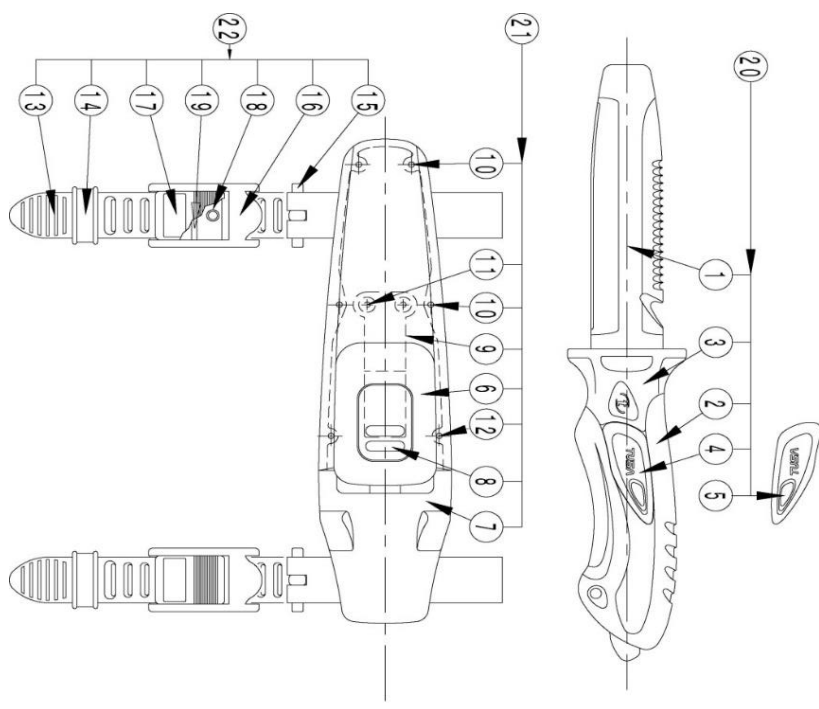

FK-920 / X-Perf II

Model	Item No.	Description	Part No.
FK-920	1	BLUNT TIP BLADE	FK-920-010
FK-920	2	GRIP	FK-910-020
FK-920	3	HILT	FK-910-030
FK-920	4	KNOCK PIN A	FK-910-040
FK-920	5	KNOCK PIN B	FK-910-050
FK-920	6	UPPER CASE	FK-910-060
FK-920	7	LOWER CASE	FK-800-07
FK-920	8	RELEASE BUTTON	FK-800-08-BK
FK-920	9	PLATE SPRING	FK-910-090
FK-920	10	PAN HEAD TAPPING SCREW(M2.5×6)	ST-003-28
FK-920	11	TRUSS HEAD TAPPING SCREW(M2.5×5)	ST-003-29
FK-920	12	PAN HEAD TAPPING SCREW(M2.5×14)	ST-003-30
FK-920	13	STRAP	FK-800-13
FK-920	14	STRAP TIE	FK-800-14
FK-920	15	HOOK PIN	FK-800-15
FK-920	16	ADJUST BUCKLE	FK-800-16
FK-920	17	LEVER	FK-800-17
FK-920	18	SPRING	FK-800-18
FK-920	19	PIN	FK-800-19
FK-920	20	KNIFE ASSY	FK-920-020
FK-920	21	SHEATH ASSY	FK-910-080-BK
FK-920	22	STRAP ASSY	FK-800-22