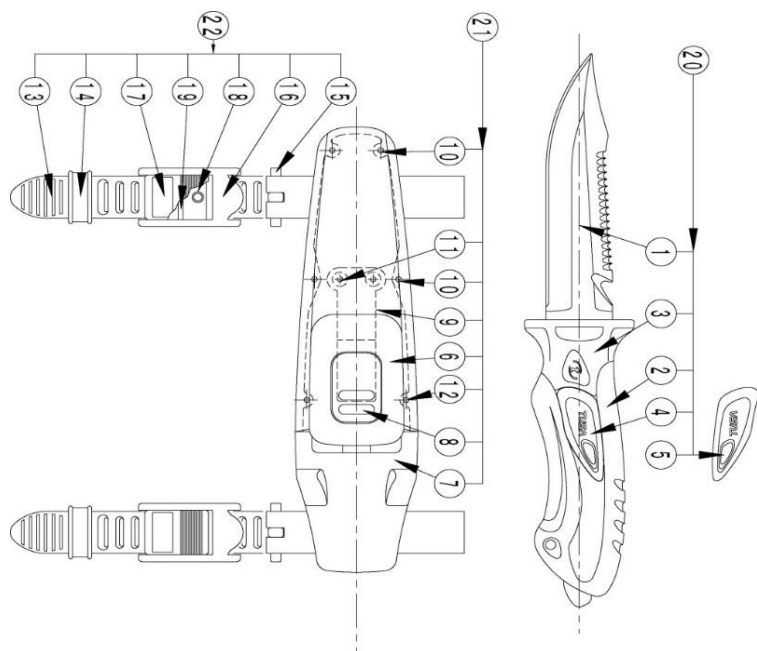

FK-940 / X-Pert II Ti

Model	Item No.	Description	Part No.
FK-940	1	POINT TIP BLADE	FK-940-010
FK-940	2	GRIP	FK-910-020
FK-940	3	HILT	FK-910-030
FK-940	4	KNOCK PIN A	FK-910-040
FK-940	5	KNOCK PIN B	FK-910-050
FK-940	6	UPPER CASE	FK-940-020
FK-940	7	LOWER CASE	FK-800-07
FK-940	8	RELEASE BUTTON	FK-800-08-BK
FK-940	9	PLATE SPRING	FK-910-090
FK-940	10	PAN HEAD TAPPING SCREW(M2.5×6)	ST-003-28
FK-940	11	TRUSS HEAD TAPPING SCREW(M2.5×5)	ST-003-29
FK-940	12	PAN HEAD TAPPING SCREW(M2.5×14)	ST-003-30
FK-940	13	STRAP	FK-800-13
FK-940	14	STRAP TIE	FK-800-14
FK-940	15	HOOK PIN	FK-800-15
FK-940	16	ADJUST BUCKLE	FK-800-16
FK-940	17	LEVER	FK-800-17
FK-940	18	SPRING	FK-800-18
FK-940	19	PIN	FK-800-19
FK-940	20	KNIFE ASSY	FK-940-030
FK-940	21	SHEATH ASSY	FK-940-040-BK
FK-940	21	SHEATH ASSY	FK-940-040-MS
FK-940	22	STRAP ASSY	FK-800-22