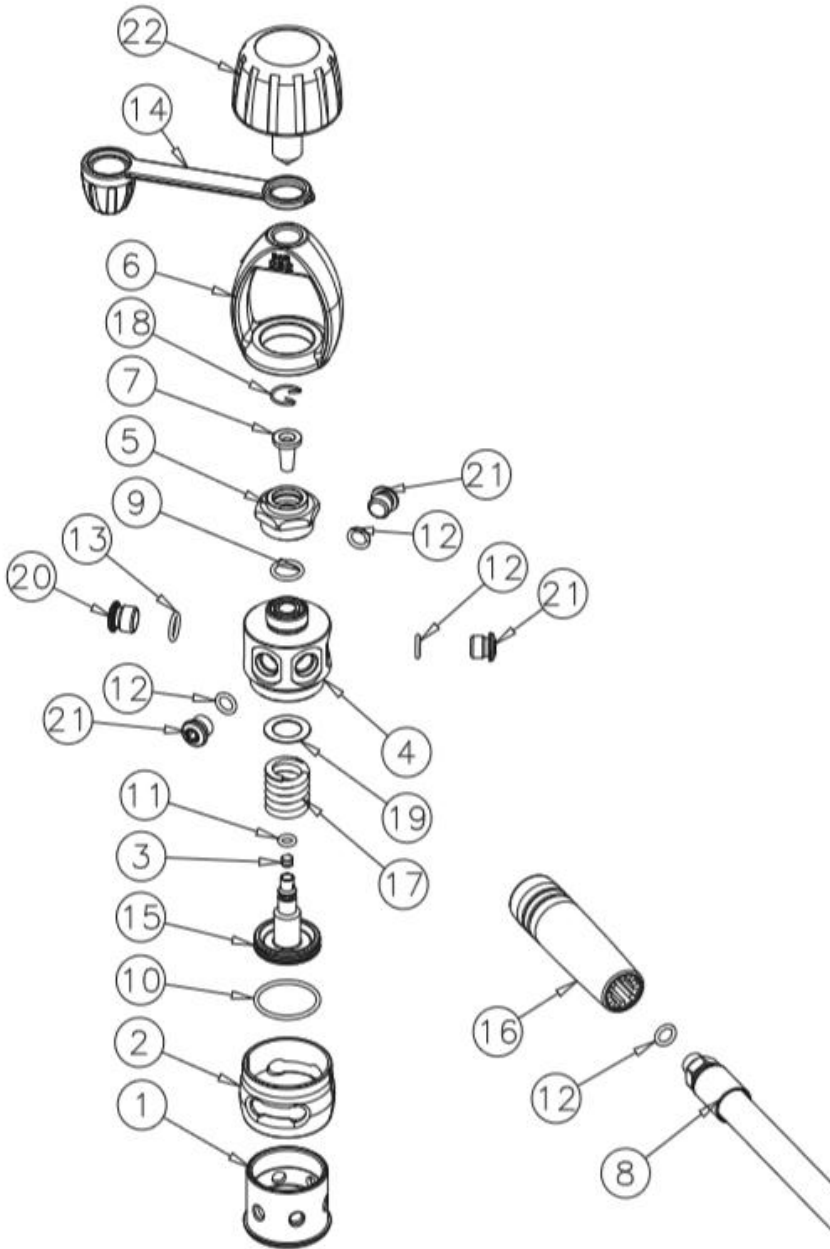

### R1200

### R1200

Model	Item No.	Description	Part No.
R1200	1	COVER	BE-8047
R1200	2	RING COVER	BE-8412
R1200	3	HP SEAT	BE-7906
R1200	4	BODY	BE-7080
R1200	5	YOKE RETAINER SCREW	BE-7081
R1200	6	YOKE 1/2	BE-7095
R1200	7	FILTER	BE-7077
R1200	8	LP HOSE	BE-16778
R1200	9	O'RING N90Sh	BE-7930
R1200	10	O'RING N70Sh	BE-7051
R1200	11	O'RING N70Sh	BE-7049
R1200	12	O'RING N70Sh	BE-7046
R1200	13	O'RING N90Sh	BE-7025
R1200	14	DUST CAP	BE-7101
R1200	15	PISTON	BE-7050
R1200	16	HOSE PROTECTOR	BE-7200
R1200	17	LP SPRING	BE-7048
R1200	18	FILTER CIRCLIP	BE-7041
R1200	19	WASHER 20x12.5x0.5	BE-223300
R1200	20	HP PLUG 7/16	BE-7068
R1200	21	LP PLUG 3/8	BE-7045
R1200	22	YOKE WHEEL 1/2	BE-7110