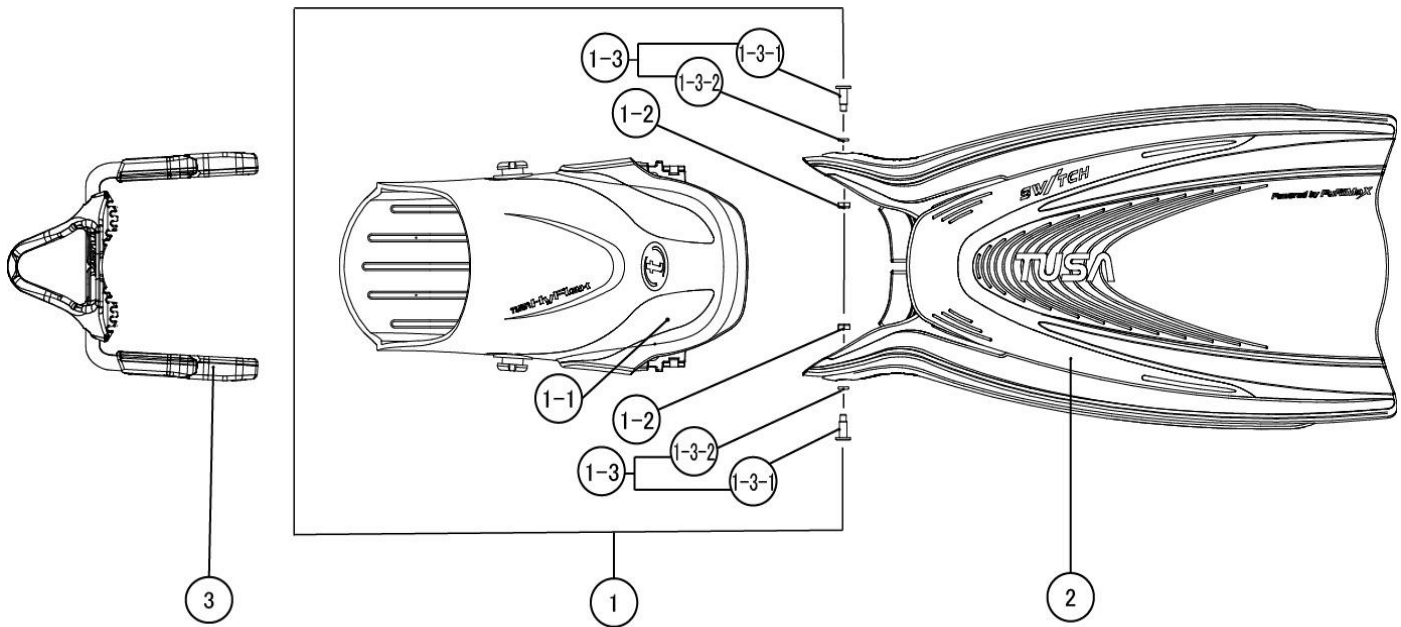

SF-0104 / HyFlex Switch

Model	Item No.	Description	Part No.
SF0104	1	FOOT POCKET ASSY XS	SFU-281
SF0104	1	FOOT POCKET ASSY S	SFU-282
SF0104	1	FOOT POCKET ASSY M	SFU-283
SF0104	1	FOOT POCKET ASSY L-XL	SFU-284
SF0104	2	BLADE ASSY	SF-0104-050
SF0104	3	STRAP BUCKLE ASSY	SFU-301
SF0104	1-3-1	SCREW	SFU-283-050
SF0104	1-3-2	O-RING	S-5
SF0104	1-1	FOOT POCKET XS	SFU-281-010
SF0104	1-1	FOOT POCKET S	SFU-282-010
SF0104	1-1	FOOT POCKET M	SFU-283-010
SF0104	1-1	FOOT POCKET L-XL	SFU-284-010
SF0104	1-2	NUT	SFU-283-040
SF0104	1-3	SCREW ASSY	SFU-283-060