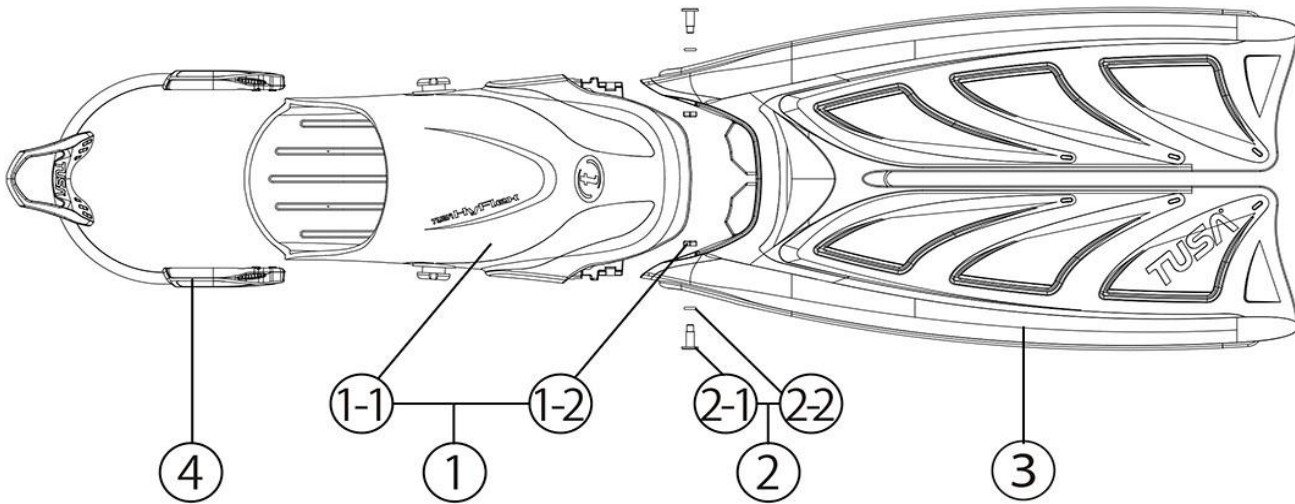

**SF0111** / HyFlex Zoom

Model	Item No.	Description	Part No.
SF0111	1	FOOT POCKET ASSY	SFU281/282/283/284
SF0111	1-1	FOOT POCKET	SFU281-010/**/**
SF0111	1-2	NUT	SFU283-040
SF0111	2	SCREW ASSY	SFU283-060
SF0111	2-1	SCREW	SFU283-050
SF0111	2-2	O-RING	S5
SF0111	3	BLADE ASSY	SF0111-050
SF0111	4	BUNGEE STRAP	SFU371